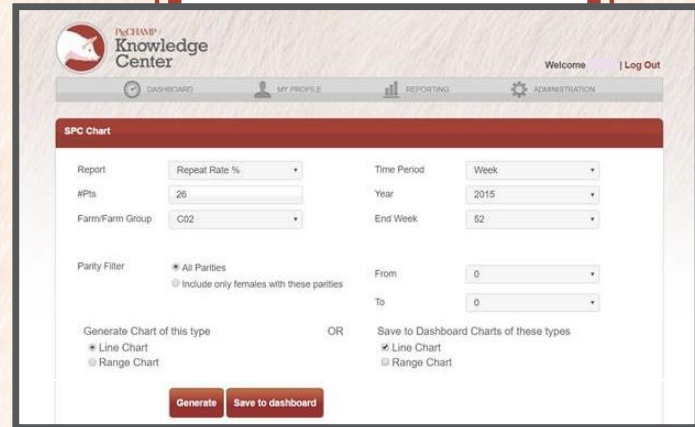

PigCHAMP › Knowledge Center

Take your farm data to a new level.

PigCHAMP is now providing a web-based service enabling users to access Benchmarking, Statistical Process Control (SPC) charting, and dashboard gauges. We're introducing the ability to monitor farm productivity from anywhere you're connected.

The PigCHAMP Benchmarking allows for the comparison of key industry attributes against the global PigCHAMP database, by size, geography, parity or operation.

The Knowledge Center provides the ability to create a personalized "dashboard" where users can choose several production attributes to automatically populate on their homepage with the information most useful to them. Now you can make real-time decisions for each individual farm.

Features

PigCHAMP Knowledge Center offers several unique features including:

- Easy access by anyone in the organization via the web
- Compare data globally by various demographics
- Live performance analysis through a customizable dashboard
- Automated, aggregated data uploaded daily
- Allied industry, academia and other partners can have access to information related to their respective interests
- Benchmarking free to all PigCHAMP users